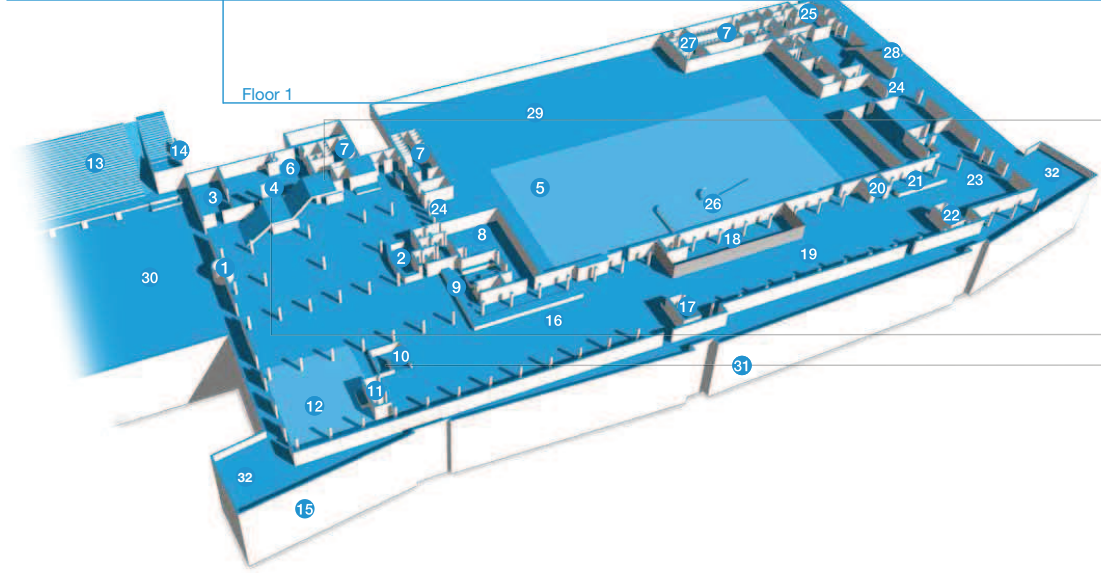

- |                                |                      |                            |                                       |                             |                 |               |
|--------------------------------|----------------------|----------------------------|---------------------------------------|-----------------------------|-----------------|---------------|
| 1 Main entrance                | 6 Meeting room       | 11 Lift                    | 16 Open cafeteria and exhibition area | 21 Dassen Cafeteria         | 26 Scene        | 31 Apartments |
| 2 Reception/Check-in           | 7 Toilets            | 12 Breakout room area      | 17 Staircase                          | 22 Staircase                | 27 Chalkroom    | 32 Balcony    |
| 3 Meeting room                 | 8 Commercial kitchen | 13 Amphitheater (outdoor)  | 18 Backstage                          | 23 Breakout room area       | 28 Staircase    |               |
| 4 Entrance Mezzanin            | 9 Fastfoodrestaurant | 14 Personnel entrance      | 19 Breakout room area                 | 24 Entrance conference hall | 29 Amphitheater |               |
| 5 Conference hall (floor area) | 10 Staircase         | 15 Restaurant Davidos (U1) | 20 Personnel elevator                 | 25 Spa and hair dresser     | 30 The plaza    |               |

Mezzanin

- |                            |                     |
|----------------------------|---------------------|
| 1 Mocca coffee bar         | 6 Toilets           |
| 2 Reception                | 7 Office            |
| 3 Meeting room             | 8 Shop              |
| 4 Entrance Conference hall | 9 Lift              |
| 5 Coffee bar               | 10 Entrance Floor 2 |